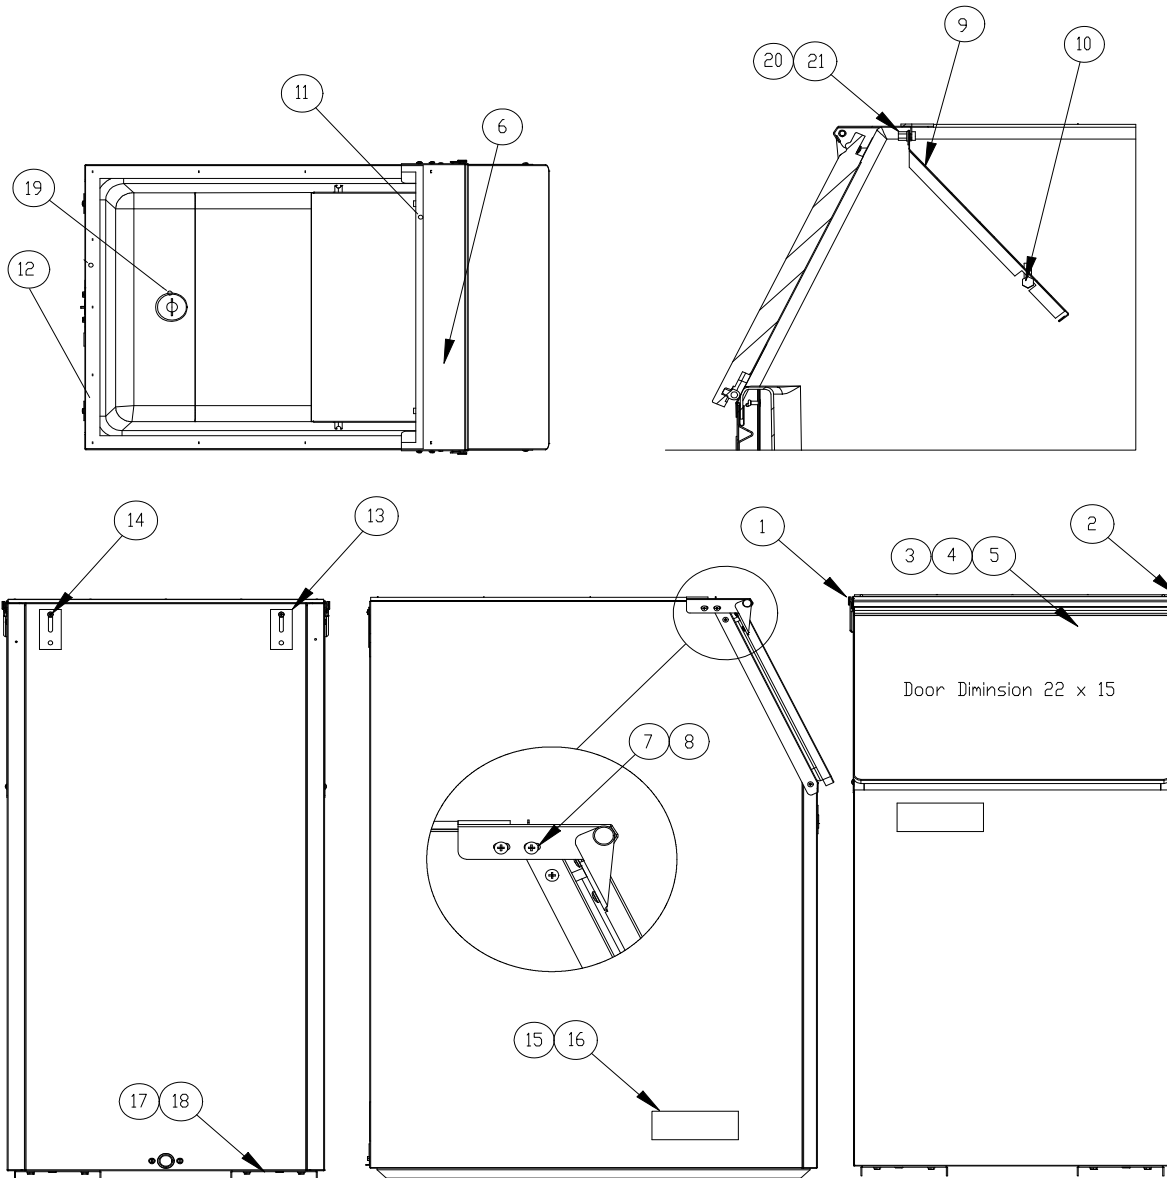

SERVICE PARTS MANUAL

Storage Bins Manufactured Prior to July 2008

B42A

Date 4/6/26

This parts list contains the service parts available for the Ice-O-Matic storage bins listed below.

B42A

Check the model number on the data plate and refer to the correct listing for the specific component.

Check carefully that the correct part is identified and ordered.

Table of Contents Page 1

B42A Page 2

Ice-O-Matic
11100 East 45th Ave.
Denver Co. 80239

NLA-NR=No Longer Available-No Replacement Parts Available

Item	B42A Bin	Description
1	2031302-01	Hinge-Left Hand NLA
2	2031302-02	Hinge-Right Hand NLA
	9121032-01	Nylon Bearing (Hinge) NLA
3	2031303-98	Door, 22 x 15 Black (Includes Gasket) NLA-NR
4	6081036-01	Door Gasket 4.00 Ft. Required NLA
5	9031008-15P	Screw-Hinge to Door 10PK
6	2031496-01	Drip Shield NLA-NR
7	9031098-03P	Drip Shield Screw 10PK
9	3011984-03	Ice Deflector NLA
10	9031116-01P	Hex Standoff 10PK NLA-NR
11	6081004-07	Drip Shield Gasket 2.3 Ft Required NLA
12	6081004-06	Bin Perimeter Gasket 5.70 Ft. Required
13	3012608-01	Connecting Strap
14	9031113-03P	Connecting Strap Screw 10PK
15	9021001-04	Leg Set (4)
16	9051127-01	Ice Scoop
17	2031310-03S	Leg Support (Includes Nut Retainers)
19	9051126-02	Drain Plug NLA-NR
20	9031122-03P	Thumbscrew 10PK
21	9031004-19P	Washer, Rubber 10PK